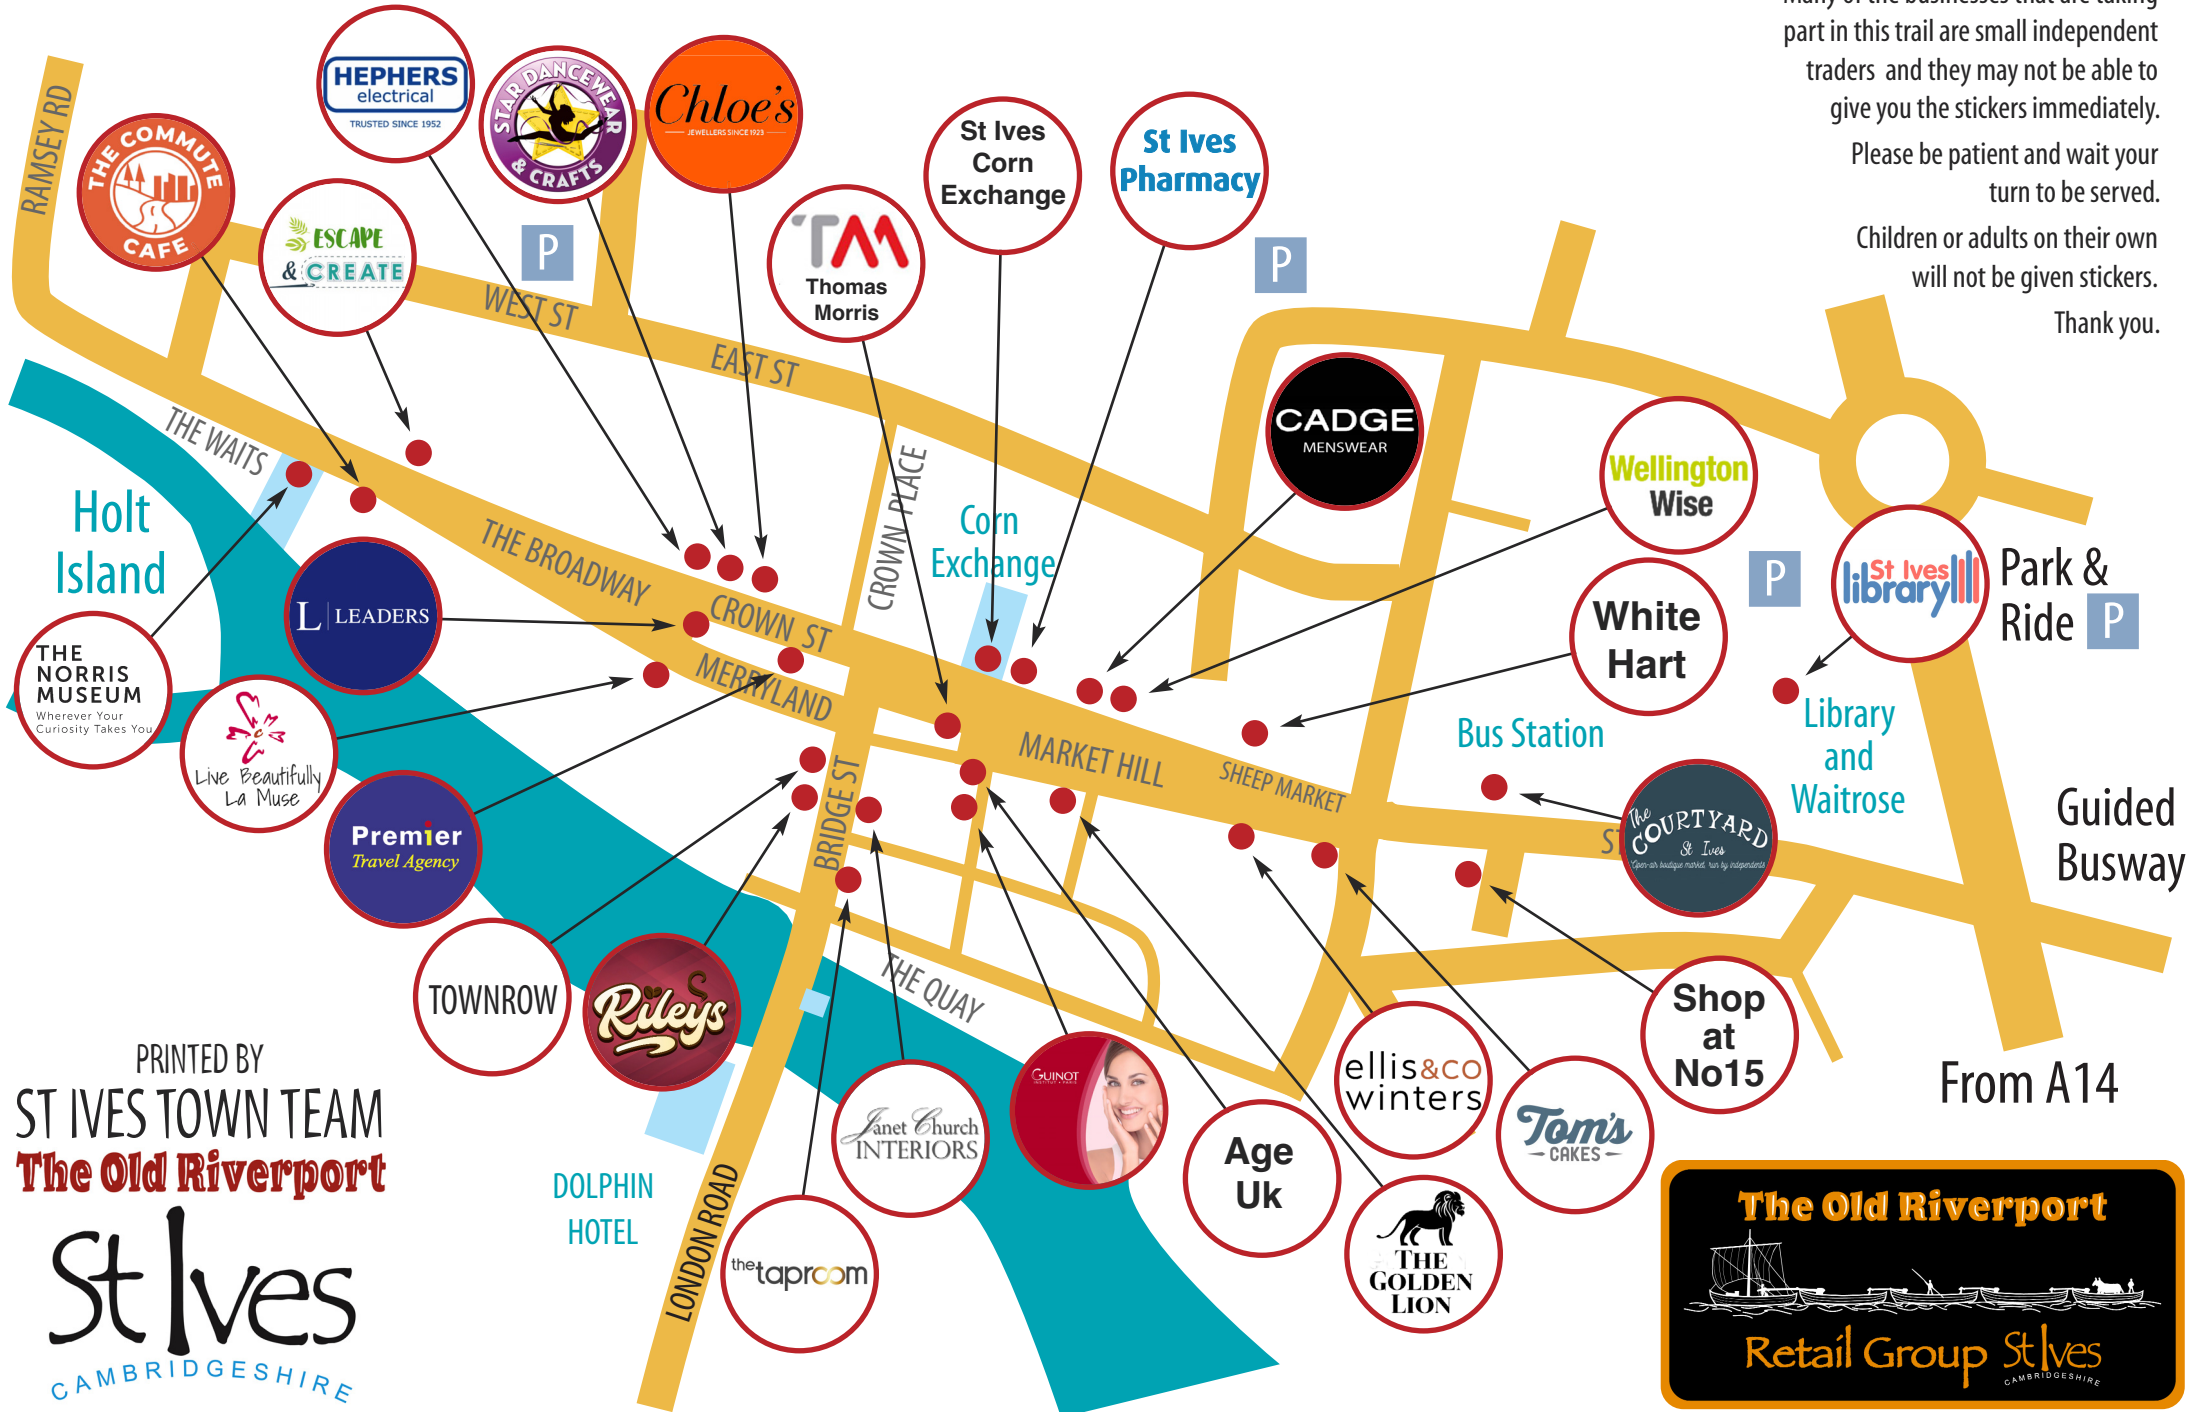

Address _____

Telephone _____ Email _____

Rules: The competition starts in St Ives on Saturday 18th November and is for children under the age of 12 years by 16/12/2023. The winners will be the persons named on the first four Snowman Festival Trail Maps 'picked from the hat' on Sunday 17th December by the person appointed by the organising committee. The decision of the organising committee is final.

You can download a copy of this Trail Map and see more details at: www.stivescambridgeshire.co.uk

Snowman Festival 2023

Come to The Old Riverport this Christmas and enjoy all the fun of the Snowman Festival and have a chance to win fabulous prizes

Collect the Stickers to complete the Trail

PLEASE NOTE:

Many of the businesses that are taking part in this trail are small independent traders and they may not be able to give you the stickers immediately.

Please be patient and wait your turn to be served.

Children or adults on their own will not be given stickers.

Thank you.

PRINTED BY
ST IVES TOWN TEAM
The Old Riverport

St Ives
CAMBRIDGESHIRE

The Old Riverport
Retail Group St Ives
CAMBRIDGESHIRE